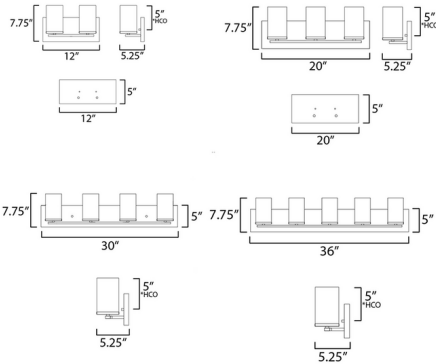

Description

The Lateral Bathroom Vanity Light gives straightforward function to its minimalist form. From the square backplate, a collection of arms extends to house glass shades that gently diffuses the light. Perfect for the powder room or anyplace where layered lighting is needed. Note: Not all options are available.

Shown in black / satin white

Specifications

COLOR	Satin White
BODY FINISH	Black
WATTAGE	18W
DIMMER	Standard 120V
DIMENSIONS	12"W x 7.75"H x 5.25"D
BULB NOT INCLUDED	2 x Edison ST-Shape/Medium (E26)/9W/120V LED
COUNTRY OF ORIGIN	Indonesia