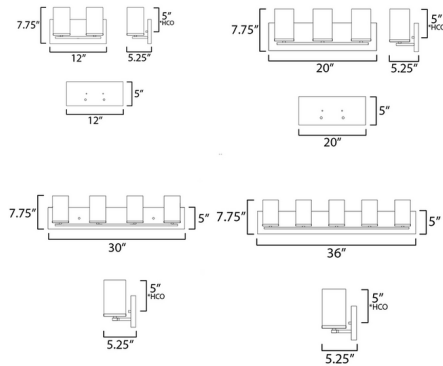

Description

The Lateral Bathroom Vanity Light gives straightforward function to its minimalist form. From the square backplate, a collection of arms extends to house glass shades that gently diffuses the light. Perfect for the powder room or anyplace where layered lighting is needed. Note: Not all options are available.

Shown in black / satin white

Specifications

COLOR	Satin White
BODY FINISH	Black
WATTAGE	18W
DIMMER	Standard 120V
DIMENSIONS	12"W x 7.75"H x 5.25"D
BULB NOT INCLUDED	2 x Edison ST-Shape/Medium (E26)/9W/120V LED
COUNTRY OF ORIGIN	Indonesia