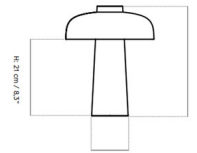

### Specifications

COLOR	Bronzed Brass
BODY FINISH	Travertine
WATTAGE	6W
DIMMER	Included
DIMENSIONS	9.4"W x 11.8"H x 9.4"D
INTEGRATED LED MODULE	1 x LED/6W/120V LED
COUNTRY OF ORIGIN	China

### Technical Information

PRODUCT DIMENSIONS	Cord Length: 78.7"
COLOR RENDERING	85 CRI
LAMP COLOR	3000K Warm Dim
LUMENS/WATT	93.33
LUMINOUS FLUX	560 lumens

Shown in travertine / bronzed brass

Ø: 24 cm / 9.4"

Ø: 10 cm / 4"  
H: 30 cm / 11.8"

CLICK TO VIEW PRODUCT

Notes: