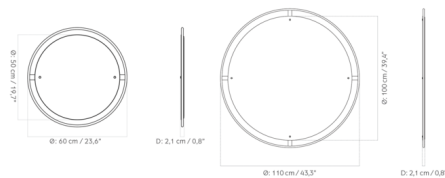

Lightology

lightology.com
866-954-4489
05-18-26

Project: _____
Company: _____
Location: _____ Fixture Type: _____
SPEC #: **MEN968998**
Approved On: _____ Approved By: _____

Nimbus Round Mirror By Audo Copenhagen

Description

The Nimbus Mirror features a clean and simple design with a round shape that is surrounded with a solid brass frame and is held in place with decorative screws making it a decorative and functional addition to any home.

Shown in bronzed brass

Specifications

COLOR	N/A
BODY FINISH	Bronzed Brass
WATTAGE	N/A
DIMMER	N/A
DIMENSIONS	43.3"W x 43.3"H x 0.8"D
BULB	N/A
COUNTRY OF ORIGIN	China

CLICK TO VIEW PRODUCT

Notes: