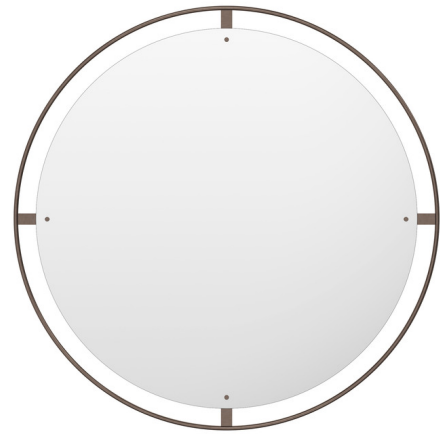

Lightology

lightology.com
866-954-4489
05-18-26

Project: _____
Company: _____
Location: _____ Fixture Type: _____
SPEC #: **MEN968998**
Approved On: _____ Approved By: _____

Nimbus Round Mirror By Audo Copenhagen

Description

The Nimbus Mirror features a clean and simple design with a round shape that is surrounded with a solid brass frame and is held in place with decorative screws making it a decorative and functional addition to any home.

Shown in bronzed brass

Specifications

COLOR	N/A
BODY FINISH	Bronzed Brass
WATTAGE	N/A
DIMMER	N/A
DIMENSIONS	43.3"W x 43.3"H x 0.8"D
BULB	N/A
COUNTRY OF ORIGIN	China

CLICK TO VIEW PRODUCT

Notes: