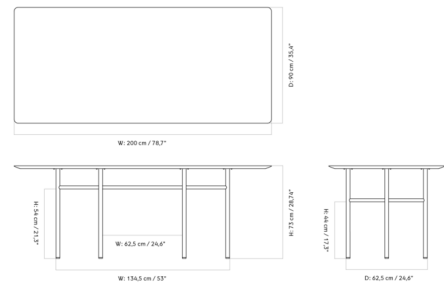

Lightology

lightology.com
866-954-4489
04-25-26

Project: _____

Company: _____

Location: _____ Fixture Type: _____

SPEC #: **MEN969009**

Approved On: _____ Approved By: _____

Snaregade Rectangle Dining Table By Audo Copenhagen

Description

The Snaregade Rectangle Dining Table was designed to become the central gathering point in homes, offices, restaurants, and hotels that feature style-savvy interiors. Snaregade features a sleek, minimal design consisting of a powder coated, tubular steel base and tabletop with gently chamfered edges.

Shown in black / black oak

Specifications

COLOR	Black Oak
BODY FINISH	Black
WATTAGE	N/A
DIMMER	N/A
DIMENSIONS	78.74"W x 28.74"H x 35.43"D
BULB	N/A
COUNTRY OF ORIGIN	Lithuania

CLICK TO VIEW PRODUCT

Notes: