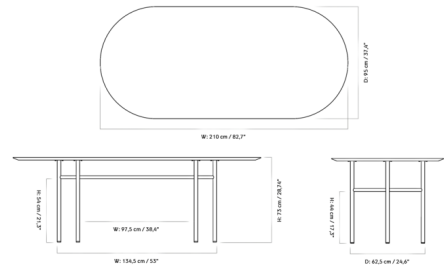

Lightology

lightology.com
866-954-4489
04-25-26

Project: _____

Company: _____

Location: _____ Fixture Type: _____

SPEC #: **MEN969013**

Approved On: _____ Approved By: _____

Snaregade Oval Dining Table By Audo Copenhagen

Description

The Snaregade Oval Table was designed to become the central gathering point in homes, offices, restaurants, and hotels that feature style-savvy interiors. The oval table top is paired with a tubular steel base for a modern, Scandinavian-inspired expression. Available with Charcoal linoleum, Black Oak veneer, or Dark Oak veneer tabletop.

Shown in black / black oak

Specifications

COLOR	Black Oak
BODY FINISH	Black
WATTAGE	N/A
DIMMER	N/A
DIMENSIONS	82.7"W x 28.7"H x 37.4"D
BULB	N/A
COUNTRY OF ORIGIN	Lithuania

CLICK TO VIEW PRODUCT

Notes: