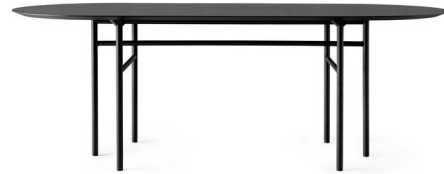

Lightology

lightology.com
866-954-4489
06-20-26

Project: _____

Company: _____

Location: _____ Fixture Type: _____

SPEC #: **MEN969013**

Approved On: _____ Approved By: _____

Snaregade Oval Dining Table By Audo Copenhagen

Description

The Snaregade Oval Table was designed to become the central gathering point in homes, offices, restaurants, and hotels that feature style-savvy interiors. The oval table top is paired with a tubular steel base for a modern, Scandinavian-inspired expression. Available with Charcoal linoleum, Black Oak veneer, or Dark Oak veneer tabletop.

Shown in black / black oak

Specifications

COLOR	Black Oak
BODY FINISH	Black
WATTAGE	N/A
DIMMER	N/A
DIMENSIONS	82.7"W x 28.7"H x 37.4"D
BULB	N/A
COUNTRY OF ORIGIN	Lithuania

CLICK TO VIEW PRODUCT

Notes: