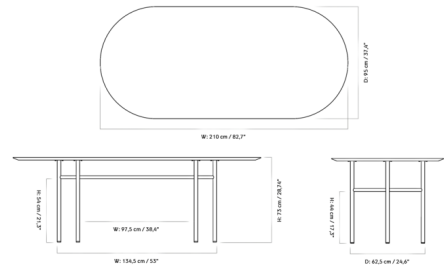

Lightology

lightology.com
866-954-4489
06-20-26

Project: _____

Company: _____

Location: _____ Fixture Type: _____

SPEC #: **MEN969013**

Approved On: _____ Approved By: _____

Snaregade Oval Dining Table By Audo Copenhagen

Description

The Snaregade Oval Table was designed to become the central gathering point in homes, offices, restaurants, and hotels that feature style-savvy interiors. The oval table top is paired with a tubular steel base for a modern, Scandinavian-inspired expression. Available with Charcoal linoleum, Black Oak veneer, or Dark Oak veneer tabletop.

Shown in black / black oak

Specifications

COLOR	Black Oak
BODY FINISH	Black
WATTAGE	N/A
DIMMER	N/A
DIMENSIONS	82.7"W x 28.7"H x 37.4"D
BULB	N/A
COUNTRY OF ORIGIN	Lithuania

CLICK TO VIEW PRODUCT

Notes: