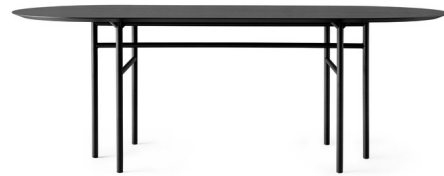

Lightology

lightology.com
866-954-4489
04-25-26

Project: _____

Company: _____

Location: _____ Fixture Type: _____

SPEC #: **MEN969013**

Approved On: _____ Approved By: _____

Snaregade Oval Dining Table By Audo Copenhagen

Description

The Snaregade Oval Table was designed to become the central gathering point in homes, offices, restaurants, and hotels that feature style-savvy interiors. The oval table top is paired with a tubular steel base for a modern, Scandinavian-inspired expression. Available with Charcoal linoleum, Black Oak veneer, or Dark Oak veneer tabletop.

Shown in black / black oak

Specifications

COLOR	Black Oak
BODY FINISH	Black
WATTAGE	N/A
DIMMER	N/A
DIMENSIONS	82.7"W x 28.7"H x 37.4"D
BULB	N/A
COUNTRY OF ORIGIN	Lithuania

CLICK TO VIEW PRODUCT

Notes: