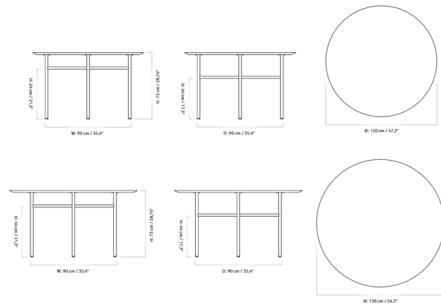

Lightology

lightology.com
866-954-4489
04-25-26

Project: _____

Company: _____

Location: _____ Fixture Type: _____

SPEC #: **MEN969017**

Approved On: _____ Approved By: _____

Snaregade Round Dining Table By Audo Copenhagen

Description

The Snaregade Round Table was designed to become the central gathering point in homes, offices, restaurants, and hotels that feature style-savvy interiors. The round tabletop is paired with a tubular steel base for a modern, Scandinavian-inspired expression. Available with Charcoal linoleum, Black Oak veneer, or Dark Oak veneer tabletop.

Shown in black / black oak

Specifications

COLOR	Black Oak
BODY FINISH	Black
WATTAGE	N/A
DIMMER	N/A
DIMENSIONS	54.33"W x 28.74"H
BULB	N/A
COUNTRY OF ORIGIN	Lithuania

CLICK TO VIEW PRODUCT

Notes: