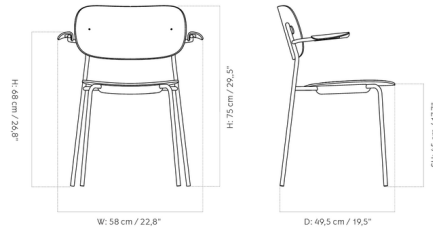

Lightology

lightology.com
866-954-4489
04-25-26

Project: _____

Company: _____

Location: _____ Fixture Type: _____

SPEC #: **MEN969042**

Approved On: _____ Approved By: _____

Co Dining Armchair By Audo Copenhagen

Description

The Co Dining Chair features a wide back made of form-pressed Oak Veneer or Polypropylene that allows for freedom of movement and provides maximum comfort. The slender yet robust steel frame creates an intriguing geometric silhouette. Up to 12 chairs may be stacked when they are not in use, making Co perfect for extra seating in an office or restaurant setting. Note: Black, White, and Olive seats are not available with Chrome frame.

Shown in black / natural oak

Specifications

COLOR	Natural Oak
BODY FINISH	Black
WATTAGE	N/A
DIMMER	N/A
DIMENSIONS	22.8"W x 29.5"H x 19.5"D
BULB	N/A
COUNTRY OF ORIGIN	Sweden

Technical Information

PRODUCT DIMENSIONS	Seat Height: 17.7"
--------------------	--------------------