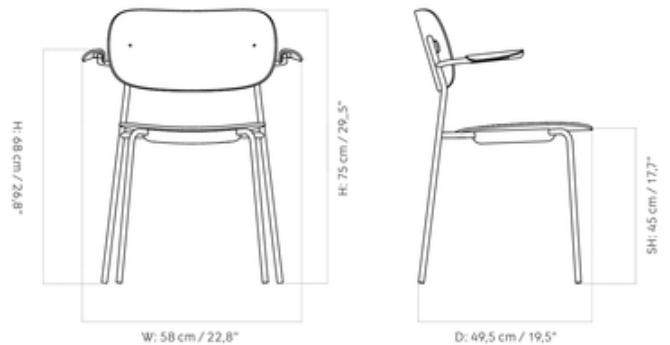

DESIGNER

Norm Architects

BRAND

Audo Copenhagen

DESCRIPTION

The Co Dining Chair features a wide back made of form-pressed Oak Veneer or Polypropylene that allows for freedom of movement and provides maximum comfort. The slender yet robust steel frame creates an intriguing geometric silhouette. Up to 12 chairs may be stacked when they are not in use, making Co perfect for extra seating in an office or restaurant setting. Note: Black, White, and Olive seats are not available with Chrome frame.

Shown in: Black / Natural Oak

SHADE COLOR	Natural Oak
BODY FINISH	Black
WATTAGE	N/A
DIMMER	N/A
DIMENSIONS	22.8"W x 29.5"H x 19.5"D
LAMP	N/A

Technical Information

PRODUCT DIMENSIONS	Seat Height: 17.7"
---------------------------	--------------------