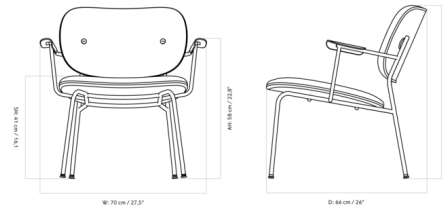

### Specifications

COLOR . . . . . Natural Oak / Dakar Cognac Leather  
BODY FINISH . . . . . Black  
WATTAGE . . . . . N/A  
DIMMER . . . . . N/A  
DIMENSIONS . . . . . 27.5"W x 28"H x 26"D  
BULB . . . . . N/A  
COUNTRY OF ORIGIN . . . . . Lithuania

### Technical Information

PRODUCT DIMENSIONS . . . . . Seat Height: 16.1"

CLICK TO VIEW PRODUCT

Notes: