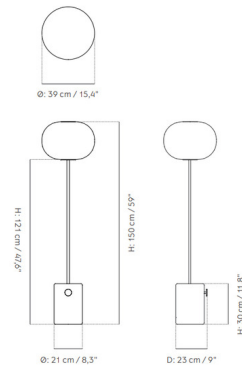

CLICK TO VIEW PRODUCT

Notes: