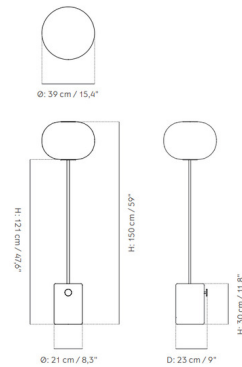

Specifications

COLOR Travertine
BODY FINISH Brushed Brass
WATTAGE 8W
DIMMER Included
DIMENSIONS 15.4"W x 59.06"H
BULB INCLUDED 1 x A19/Medium (E26)/8W/120V LED
COUNTRY OF ORIGIN China

Technical Information

PRODUCT DIMENSIONS Cord Length: 98.4"
COLOR RENDERING 90 CRI
LAMP COLOR 2200K
LUMENS/WATT 87.50
LUMINOUS FLUX 700 lumens

Shown in brushed brass / travertine

CLICK TO VIEW PRODUCT

Notes: