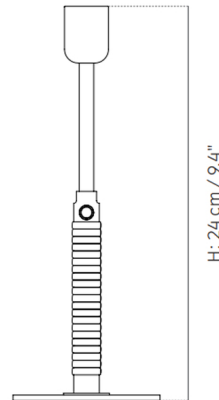

By Audo Copenhagen

Description

The Duca Candle Holder takes its name from the Latin word for extend, which this candle can do by loosening the screw on its slender stem. Featuring a circular base and stem in Bronzed Brass and is detailed with rattan around the stem. Adjustable height from 6.4 in. - 9.4 in. NOTE: This is a discontinued model and limited to quantity on hand.

Shown in bronzed brass

Hi: 24 cm / 9.4"

Specifications

COLOR	N/A
BODY FINISH	Bronzed Brass
WATTAGE	N/A
DIMMER	N/A
DIMENSIONS	3.14"W x 6.49"H
BULB	N/A
COUNTRY OF ORIGIN	China

CLICK TO VIEW PRODUCT

Notes: