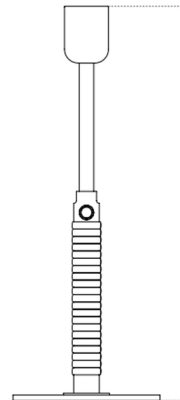

### Description

The Duca Candle Holder takes its name from the Latin word for extend, which this candle can do by loosening the screw on its slender stem. Featuring a circular base and stem in Bronzed Brass and is detailed with rattan around the stem. Adjustable height from 6.4 in. - 9.4 in. NOTE: This is a discontinued model and limited to quantity on hand.

Shown in bronzed brass

Hi: 24 cm / 9.4"

### Specifications

|                   |                 |
|-------------------|-----------------|
| COLOR             | N/A             |
| BODY FINISH       | Bronzed Brass   |
| WATTAGE           | N/A             |
| DIMMER            | N/A             |
| DIMENSIONS        | 3.14"W x 6.49"H |
| BULB              | N/A             |
| COUNTRY OF ORIGIN | China           |