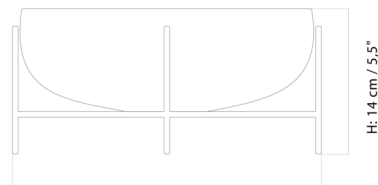

### Description

The Echasse Bowl brings a playful edge to modern and traditional spaces with a glass bowl that is held by slender stilt-like supporting legs creating a sense of lightness. Available with Smoke Glass and Brushed Brass base or Amber Glass with Bronzed Brass base. Note :The small size bowl is not available with Amber Glass.

Shown in brushed brass / smoke

Ø: 15 cm / 5.9"

Ø: 29,5 cm / 11,6"

### Specifications

COLOR	Smoke
BODY FINISH	Brushed Brass
WATTAGE	N/A
DIMMER	N/A
DIMENSIONS	11.61"W x 5.51"H x 11.61"D
BULB	N/A
COUNTRY OF ORIGIN	Turkey

CLICK TO VIEW PRODUCT

Notes: