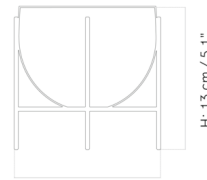

Shown in brushed brass / smoke

Ø: 15 cm / 5.9"

Ø: 29,5 cm / 11,6"

### Specifications

COLOR	Smoke
BODY FINISH	Brushed Brass
WATTAGE	N/A
DIMMER	N/A
DIMENSIONS	11.61"W x 5.51"H x 11.61"D
BULB	N/A
COUNTRY OF ORIGIN	Turkey

CLICK TO VIEW PRODUCT

Notes: