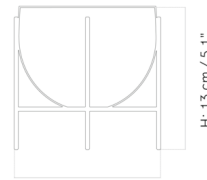

Shown in brushed brass / smoke

Ø: 15 cm / 5.9"