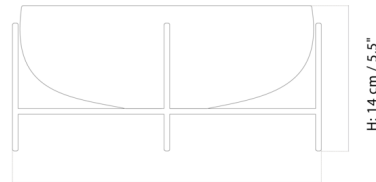

By Audo Copenhagen

Description

The Echasse Bowl brings a playful edge to modern and traditional spaces with a glass bowl that is held by slender stilt-like supporting legs creating a sense of lightness. Available with Smoke Glass and Brushed Brass base or Amber Glass with Bronzed Brass base. Note :The small size bowl is not available with Amber Glass.

Shown in brushed brass / smoke

Ø: 15 cm / 5.9"

Ø: 29.5 cm / 11.6"

Specifications

COLOR	Smoke
BODY FINISH	Brushed Brass
WATTAGE	N/A
DIMMER	N/A
DIMENSIONS	11.61"W x 5.51"H x 11.61"D
BULB	N/A
COUNTRY OF ORIGIN	Turkey