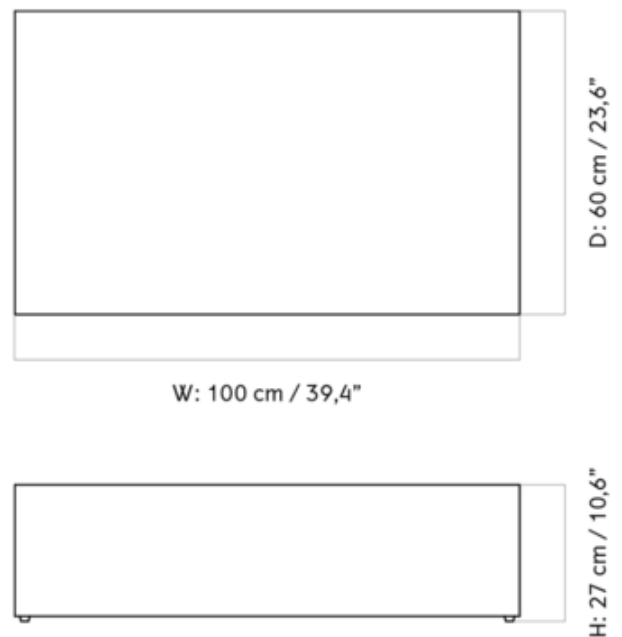

Shown in: Beige Rose Marble

COLOR	N/A
BODY FINISH	Beige Rose Marble
WATTAGE	N/A
DIMMER	N/A
DIMENSIONS	39.37"W x 10.63"H x 23.62"D
LAMP	N/A

SPEC #

MEN969113

COMPANY

PROJECT

FIXTURE TYPE

APPROVED BY