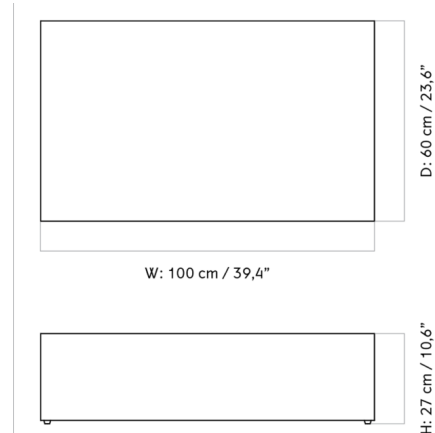

Shown in beige rose marble

Specifications

COLOR	N/A
BODY FINISH	Beige Rose Marble
WATTAGE	N/A
DIMMER	N/A
DIMENSIONS	39.37"W x 10.63"H x 23.62"D
BULB	N/A
COUNTRY OF ORIGIN	China

CLICK TO VIEW PRODUCT

Notes: