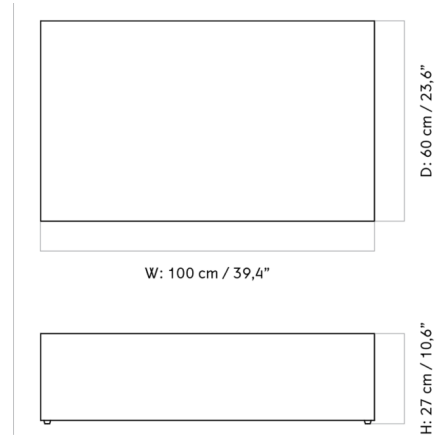

Shown in beige rose marble

Specifications

COLOR	N/A
BODY FINISH	Beige Rose Marble
WATTAGE	N/A
DIMMER	N/A
DIMENSIONS	39.37"W x 10.63"H x 23.62"D
BULB	N/A
COUNTRY OF ORIGIN	China

CLICK TO VIEW PRODUCT

Notes: