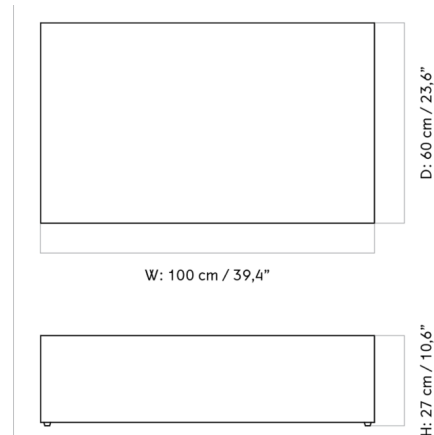

Shown in beige rose marble

Specifications

COLOR	N/A
BODY FINISH	Beige Rose Marble
WATTAGE	N/A
DIMMER	N/A
DIMENSIONS	39.37"W x 10.63"H x 23.62"D
BULB	N/A
COUNTRY OF ORIGIN	China

CLICK TO VIEW PRODUCT

Notes: