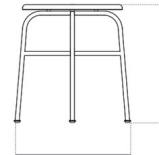

Description

The Afterroom Stool is a mixture of functionalism and minimalism that takes inspiration from the Bauhaus movement. Available with a black finish.

Shown in black

Ø: 39 cm / 15,4"

H: 47 cm / 18,5"

W/D: 45,5 cm / 17,6"

Specifications

| | |
|-------------------|------------------|
| COLOR | N/A |
| BODY FINISH | Black |
| WATTAGE | N/A |
| DIMMER | N/A |
| DIMENSIONS | 17.91"W x 18.5"H |
| BULB | N/A |
| COUNTRY OF ORIGIN | Latvia |