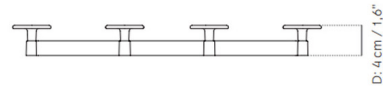

Description

The Afterroom Large Coat Hanger takes its inspiration from the Bauhaus and Modernism movements, stripping down the wall hanger to its most basic and essential parts.

Shown in black

D: 4 cm / 1,6"

W: 37 cm / 14,6"

H: 24 cm / 9 5/8"

Specifications

COLOR	N/A
BODY FINISH	Black
WATTAGE	N/A
DIMMER	N/A
DIMENSIONS	14.57"W x 9.45"H x 1.57"D
BULB	N/A
COUNTRY OF ORIGIN	China

CLICK TO VIEW PRODUCT

Notes: