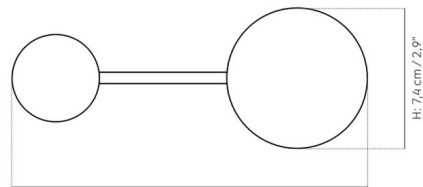

Shown in black

Specifications

COLOR	N/A
BODY FINISH	Black
WATTAGE	N/A
DIMMER	N/A
DIMENSIONS	7.3"W x 2.9"H x 1.6"D
BULB	N/A
COUNTRY OF ORIGIN	China

CLICK TO VIEW PRODUCT

Notes: