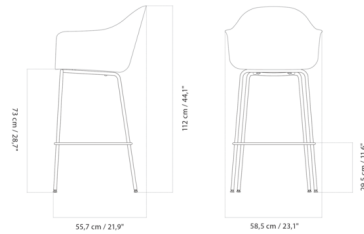

Description

The Harbour Stool features a clean and minimalistic design that is ideal for anything from restaurants, offices, or in your own home. The chair has the perfect balance between geometry and organic shapes while providing ample amounts of back support. Available with a polypropylene and fiber glass hard shell seat or upholstered seat. Tested up to 450lbs. Note: The Counter Stool is not available with City Velvet O60 fabric.

Shown in black / black

Counter

Bar

Specifications

COLOR	Black
BODY FINISH	Black
WATTAGE	N/A
DIMMER	N/A
DIMENSIONS	23.1"W x 44.1"H x 21.9"D
BULB	N/A
COUNTRY OF ORIGIN	Lithuania

CLICK TO VIEW PRODUCT

Notes: