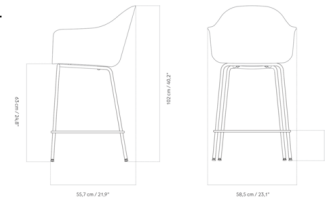

Lightology

lightology.com
866-954-4489
05-12-25

Project: _____
 Company: _____
 Location: _____ Fixture Type: _____
 SPEC #: **MEN969172**
 Approved On: _____ Approved By: _____

Harbour Armchair Stool By Audo Copenhagen

Description

The Harbour Stool features a clean and minimalistic design that is ideal for anything from restaurants, offices, or in your own home. The chair has the perfect balance between geometry and organic shapes while providing ample amounts of back support. Available with a polypropylene and fiber glass hard shell seat or upholstered seat. Tested up to 450lbs. Note: The Counter Stool is not available with City Velvet O60 fabric.

Shown in black / black

Counter

Bar

Specifications

COLOR	Black
BODY FINISH	Black
WATTAGE	N/A
DIMMER	N/A
DIMENSIONS	23.1"W x 44.1"H x 21.9"D
BULB	N/A
COUNTRY OF ORIGIN	Lithuania

CLICK TO VIEW PRODUCT

Notes: