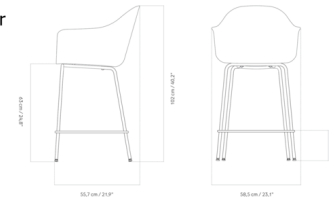

By Audo Copenhagen

Description

The Harbour Stool features a clean and minimalistic design that is ideal for anything from restaurants, offices, or in your own home. The chair has the perfect balance between geometry and organic shapes while providing ample amounts of back support. Available with a polypropylene and fiber glass hard shell seat or upholstered seat. Tested up to 450lbs.

Shown in black / dakar black leather

Counter

Bar

Specifications

COLOR	Dakar Black Leather
BODY FINISH	Black
WATTAGE	N/A
DIMMER	N/A
DIMENSIONS	23.1"W x 44.1"H x 21.9"D
BULB	N/A
COUNTRY OF ORIGIN	Lithuania

CLICK TO VIEW PRODUCT