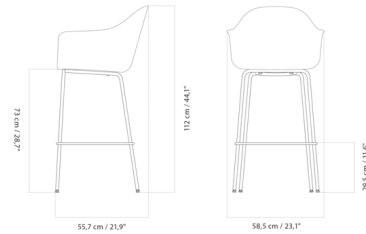

By Audo Copenhagen

Description

The Harbour Stool features a clean and minimalistic design that is ideal for anything from restaurants, offices, or in your own home. The chair has the perfect balance between geometry and organic shapes while providing ample amounts of back support. Available with a polypropylene and fiber glass hard shell seat or upholstered seat. Tested up to 450lbs.

Shown in black / dakar black leather

Counter

Bar

Specifications

COLOR	Dakar Black Leather
BODY FINISH	Black
WATTAGE	N/A
DIMMER	N/A
DIMENSIONS	23.1"W x 44.1"H x 21.9"D
BULB	N/A
COUNTRY OF ORIGIN	Lithuania

CLICK TO VIEW PRODUCT