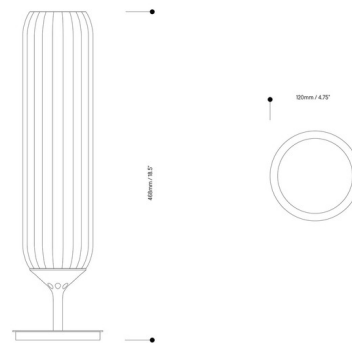

Lightology

lightology.com
866-954-4489
04-24-26

Project: _____

Company: _____

Location: _____ Fixture Type: _____

SPEC #: **KRK969287**

Approved On: _____ Approved By: _____

Pod Table Lamp By Tom Kirk Lighting

Description

The Pod Table Lamp brings a slender and refined presence to a variety of interior spaces. The clean lines of the Frosted glass diffuser is complemented by a Polished Nickel, Polished Chrome, or Polished Gold finish. On/Off in-line switch. CE listed.

Shown in polished nickel / frosted

Specifications

COLOR Frosted
BODY FINISH Polished Nickel
WATTAGE 4.5W
DIMMER Not Included
DIMENSIONS 4.75"W x 18.5"H
BULB NOT INCLUDED 1 x MR16/GU10/4.5W/120V LED

Technical Information

PRODUCT DIMENSIONS Cord: 96"
LAMP COLOR 3000K
LUMENS/WATT 80.00
LUMINOUS FLUX 360 lumens

CLICK TO VIEW PRODUCT

Notes: