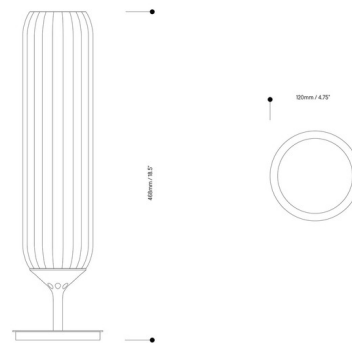

Description

The Pod Table Lamp brings a slender and refined presence to a variety of interior spaces. The clean lines of the Frosted glass diffuser is complemented by a Polished Nickel, Polished Chrome, or Polished Gold finish. On/Off in-line switch. CE listed.

Shown in polished gold / frosted

Specifications

COLOR Frosted
BODY FINISH Polished Gold
WATTAGE 4.5W
DIMMER Not Included
DIMENSIONS 4.75"W x 18.5"H
BULB NOT INCLUDED 1 x MR16/GU10/4.5W/120V LED

Technical Information

LAMP COLOR 3000K
LUMENS/WATT 80.00
LUMINOUS FLUX 360 lumens

CLICK TO VIEW PRODUCT

Notes: