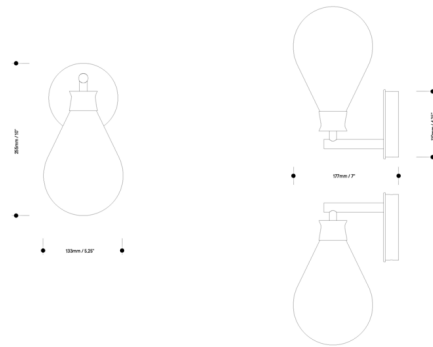

Specifications

COLOR . . . . . Frosted
BODY FINISH . . . . . Satin Bronze
WATTAGE 3W
DIMMER . . . . . Standard 120V
DIMENSIONS . . . . . 5.25"W x 10"H x 7"D
BULB NOT INCLUDED . . . . . 1 x JCD/G9/3W/120V LED

Technical Information

PRODUCT DIMENSIONS . . . . . Backplate: 4.25" diameter
LAMP COLOR 2700K
LUMENS/WATT 100.00
LUMINOUS FLUX . . . . . 300 lumens

CLICK TO VIEW PRODUCT

Notes: