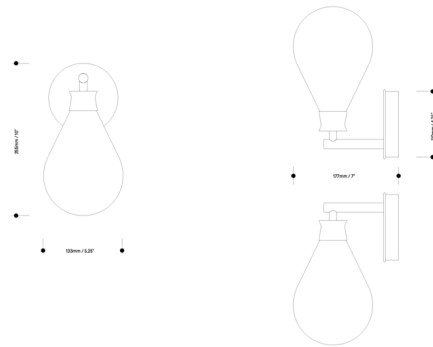

By Tom Kirk Lighting

Description

The Cintola Wall Sconce brings a refined contemporary style to your interior space. A handblown teardrop shaped glass shade hangs gracefully from the round backplate and bracket arm for a sleek modern look.

Shown in satin bronze / frosted

Specifications

COLOR Frosted
BODY FINISH Satin Bronze
WATTAGE 3W
DIMMER Standard 120V
DIMENSIONS 5.25"W x 10"H x 7"D
BULB NOT INCLUDED 1 x JCD/G9/3W/120V LED

Technical Information

PRODUCT DIMENSIONS Backplate: 4.25" diameter
LAMP COLOR 2700K
LUMENS/WATT 100.00
LUMINOUS FLUX 300 lumens

CLICK TO VIEW PRODUCT

Notes: