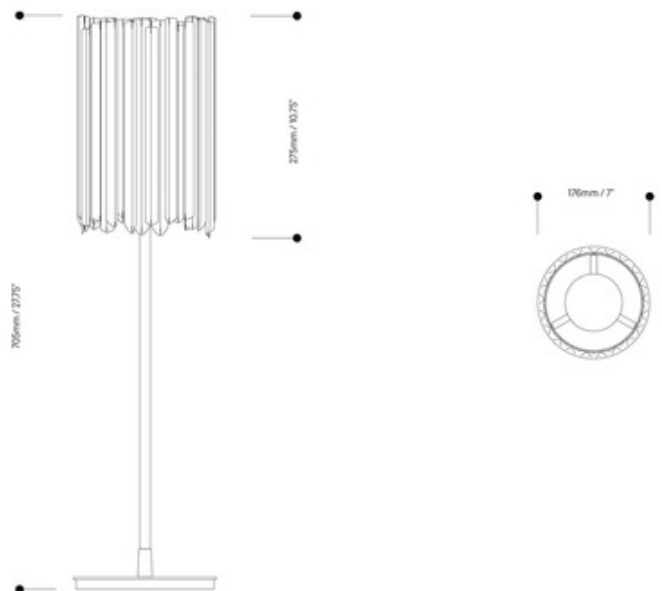

**BRAND**

Tom Kirk Lighting

**DESCRIPTION**

The Facet Table Lamp brings a clean detailed look to your interior space. Slats of polished Black Nickel, Polished Gold, or Stainless Steel are complemented by a matching stem and base. In-line dimmer to control light output. CE listed.

<b>SHADE COLOR</b>	N/A
<b>BODY FINISH</b>	Black Nickel
<b>WATTAGE</b>	4.5W
<b>DIMMER</b>	Included
<b>DIMENSIONS</b>	7"W x 27.75"H
<b>BULB INCLUDED</b>	
<b>LAMP</b>	1 x JCD/G9/4.5W/120V LED

*Technical Information*

<b>LUMINOUS FLUX</b>	400 lumens
<b>LUMENS/WATT</b>	88.89
<b>LAMP COLOR</b>	3000K
<b>PRODUCT DIMENSIONS</b>	Cord: 96"

**SPEC #** KRK969301

COMPANY	PROJECT	FIXTURE TYPE	APPROVED BY	DATE