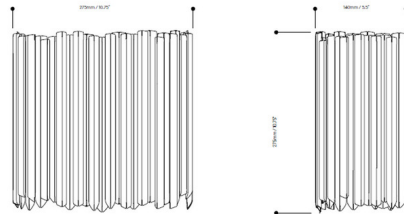

### Description

The Facet Wall Sconce brings a clean detailed look to your interior space. Slats of Black Nickel, Polished Stainless Steel, Satin Bronze, Satin Gold, or Polished Gold are placed unevenly next to one another. CE listed. UL and cUL listed.

### Specifications

COLOR . . . . . N/A  
BODY FINISH . . . . . Polished Stainless Steel  
WATTAGE . . . . . 9W  
DIMMER . . . . . Standard 120V  
DIMENSIONS . . . . . 10.75"W x 10.75"H x 5.5"D  
BULB NOT INCLUDED . . . . . 2 x JCD/G9/4.5W/120V LED