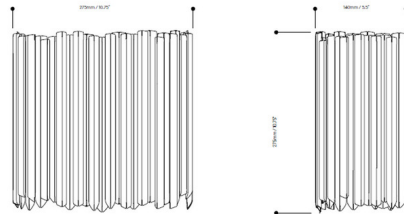

### Description

The Facet Wall Sconce brings a clean detailed look to your interior space. Slats of Black Nickel, Polished Stainless Steel, Satin Bronze, Satin Gold, or Polished Gold are placed unevenly next to one another. CE listed. UL and cUL listed.

### Specifications

COLOR	N/A
BODY FINISH	Polished Stainless Steel
WATTAGE	9W
DIMMER	Standard 120V
DIMENSIONS	10.75"W x 10.75"H x 5.5"D
BULB NOT INCLUDED	2 x JCD/G9/4.5W/120V LED