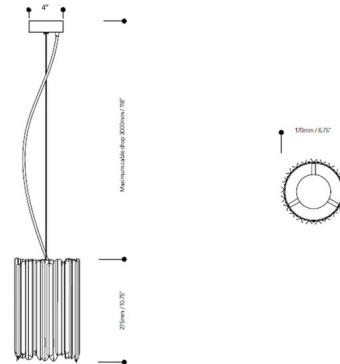

### Description

The Facet Pendant brings a clean detailed look to your interior space. Slats of Black Nickel, Polished Stainless Steel, Satin Bronze, Satin Gold, or Polished Gold are placed unevenly next to one another. Stand alone, or grouped together in varying finished and heights can make this piece uniquely your own. CE listed. UL and cUL listed.

### Specifications

COLOR	N/A
BODY FINISH	Satin Bronze
WATTAGE	4.5W
DIMMER	Standard 120V
DIMENSIONS	6.75"W x 10.75"H
BULB NOT INCLUDED	1 x MR16/GU10/4.5W/120V LED

### Technical Information

PRODUCT DIMENSIONS	Cable Length: 118"
LAMP COLOR	3000K
LUMENS/WATT	80.00
LUMINOUS FLUX	360 lumens

CLICK TO VIEW PRODUCT

Notes: