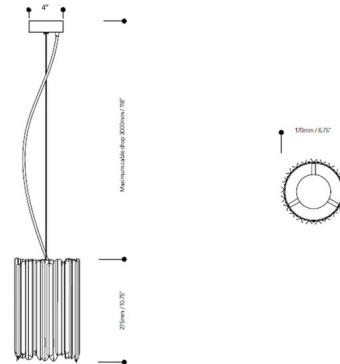

Shown in satin bronze

Specifications

COLOR	N/A
BODY FINISH	Satin Bronze
WATTAGE	4.5W
DIMMER	Standard 120V
DIMENSIONS	6.75"W x 10.75"H
BULB NOT INCLUDED	1 x MR16/GU10/4.5W/120V LED

Technical Information

PRODUCT DIMENSIONS	Cable Length: 118"
LAMP COLOR	3000K
LUMENS/WATT	80.00
LUMINOUS FLUX	360 lumens

CLICK TO VIEW PRODUCT

Notes: