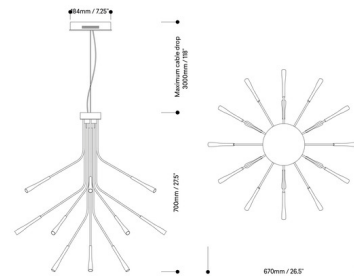

By Tom Kirk Lighting

Description

The Lightweight Chandelier brings a dynamic eye catching sculptural light to your interior space. The bold arms push forth at the ends to direct light across your room. Available in Blasted Blue or Blasted Gold finishes. CE and UL listed.

Shown in gold

Specifications

COLOR N/A
BODY FINISH Gold
WATTAGE 23.4W
DIMMER Low Voltage Electronic
DIMENSIONS 26.5"W x 27.5"H
INTEGRATED LED MODULE 18 x LED/1.3W/120V LED

Technical Information

LAMP COLOR 3000K
LUMENS/WATT 1,923.08
LUMINOUS FLUX 2500 lumens