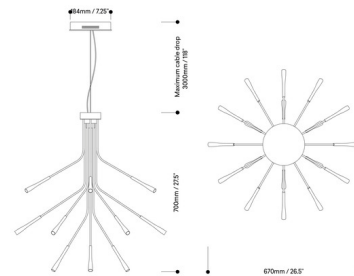

By Tom Kirk Lighting

Description

The Lightweight Chandelier brings a dynamic eye catching sculptural light to your interior space. The bold arms push forth at the ends to direct light across your room. Available in Blasted Blue or Blasted Gold finishes. CE and UL listed.

Shown in gold

Specifications

COLOR	N/A
BODY FINISH	Gold
WATTAGE	23.4W
DIMMER	Low Voltage Electronic
DIMENSIONS	26.5"W x 27.5"H
INTEGRATED LED MODULE	18 x LED/1.3W/120V LED

Technical Information

LAMP COLOR	3000K
LUMENS/WATT	1,923.08
LUMINOUS FLUX	2500 lumens