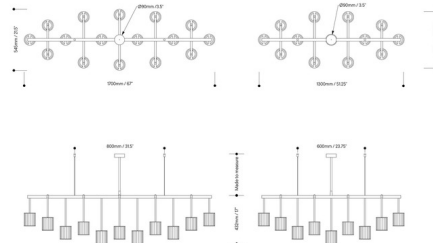

By Tom Kirk Lighting

Description

The Flute Beam Linear Chandelier brings a dazzling contemporary masterpiece perfect in a variety of interior styles. Fluted glass diffusers in Clear, Frosted, or Smoke hang from a frame in Brushed Brass or powder coated White. Available in 13 and 16 light options. Stem/cable heights are made to order. CE listed.

Shown in brushed brass / smoke

Specifications

COLOR Smoke
 BODY FINISH White
 WATTAGE 58.5W
 DIMMER Standard 120V
 DIMENSIONS 51.25"L x 19.75"W x 17"H
 BULB NOT INCLUDED 13 x JCD/G9/4.5W/120V LED

Technical Information