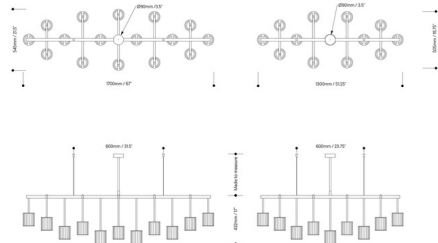

### Description

The Flute Beam Linear Chandelier brings a dazzling contemporary masterpiece perfect in a variety of interior styles. Fluted glass diffusers in Clear, Frosted, or Smoke hang from a frame in Brushed Brass or powder coated White. Available in 13 and 16 light options. Stem/cable heights are made to order. CE listed.

### Specifications

COLOR . . . . . Clear  
BODY FINISH . . . . . Brushed Brass  
WATTAGE . . . . . 58.5W  
DIMMER . . . . . Standard 120V  
DIMENSIONS . . . . . 51.25"L x 19.75"W x 17"H  
BULB NOT INCLUDED . . . . . 13 x JCD/G9/4.5W/120V LED

### Technical Information

PRODUCT DIMENSIONS . . . . . Downrod: 36" Length Included  
LAMP COLOR . . . . . 3000K  
LUMENS/WATT . . . . . 1,155.56  
LUMINOUS FLUX . . . . . 5200 lumens

Shown in brushed brass / clear