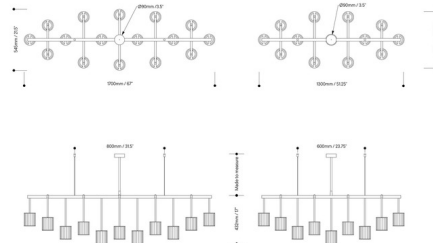

Description

The Flute Beam Linear Chandelier brings a dazzling contemporary masterpiece perfect in a variety of interior styles. Fluted glass diffusers in Clear, Frosted, or Smoke hang from a frame in Brushed Brass or powder coated White. Available in 13 and 16 light options. Stem/cable heights are made to order. CE listed.

Shown in brushed brass / clear

Specifications

COLOR Clear
 BODY FINISH Brushed Brass
 WATTAGE 58.5W
 DIMMER Standard 120V
 DIMENSIONS 51.25\"/>

Technical Information

PRODUCT DIMENSIONS Downrod: 36\"/>

CLICK TO VIEW PRODUCT