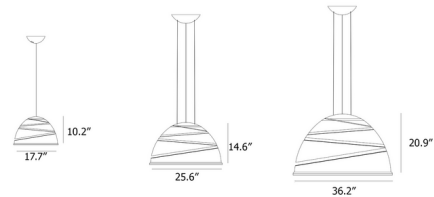

Description

The Babele Pendant features a large scale diffuser in turned aluminum then painted externally with different shades of micaceous color. The inside of the shade features a gold color providing diffused illumination.

Shown in micaceous

Specifications

COLOR N/A
BODY FINISH Micaceous
WATTAGE 15W
DIMMER Standard 120V
DIMENSIONS 17.72"W x 10.24"H
BULB NOT INCLUDED 1 x A19/Medium (E26)/15W/120V LED
COUNTRY OF ORIGIN Italy

Technical Information

PRODUCT DIMENSIONS Cable Length: 120"

CLICK TO VIEW PRODUCT

Notes: