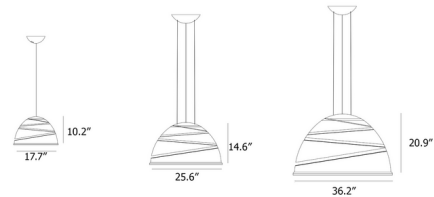

### Description

The Babele Pendant features a large scale diffuser in turned aluminum then painted externally with different shades of micaceous color. The inside of the shade features a gold color providing diffused illumination.

### Specifications

COLOR . . . . . N/A  
BODY FINISH . . . . . Micaceous  
WATTAGE . . . . . 15W  
DIMMER . . . . . Standard 120V  
DIMENSIONS . . . . . 17.72\"W x 10.24\"H  
BULB NOT INCLUDED . . . . . 1 x A19/Medium (E26)/15W/120V LED  
COUNTRY OF ORIGIN . . . . . Italy

### Technical Information

PRODUCT DIMENSIONS . . . . . Cable Length: 120"

CLICK TO VIEW PRODUCT

Notes: