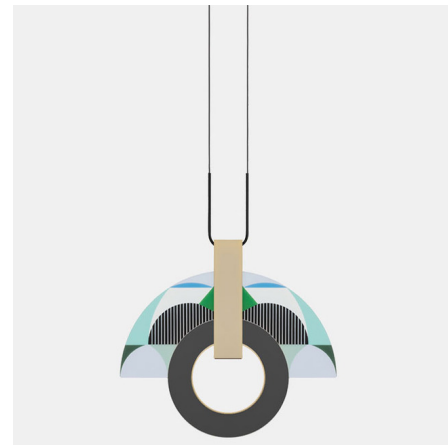

By Il Fanale

Description

The Miami Pendant is a composition of American art deco opulence, recalled also by the name of the city that embodies that art movement. Features a combination of metal in Brass and panels of decorated glass. Canopy: 3.54 inch x 6.69 inch. CE listed. NOTE: Includes cover plate for US junction box.

Specifications

COLOR Multicolor
BODY FINISH Brass
WATTAGE 14W
DIMMER Standard 120V
DIMENSIONS 17.72"W x 22.13"H
INTEGRATED LED MODULE 1 x LED/14W/120V LED

Technical Information

PRODUCT DIMENSIONS Max Overall Height: 78.74"
COLOR RENDERING 80 CRI
LAMP COLOR 2700K
LUMENS/WATT 130.00
LUMINOUS FLUX 1820 lumens