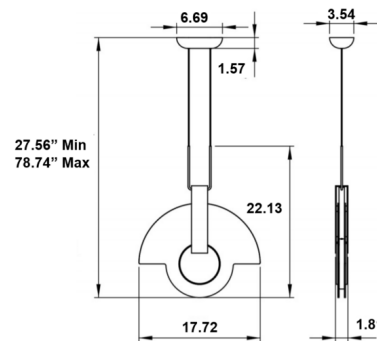

CLICK TO VIEW PRODUCT

Notes: