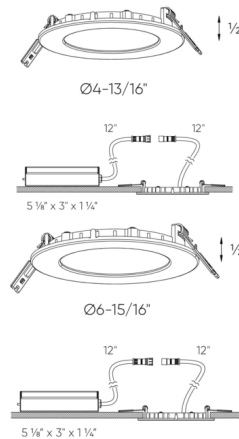

CLICK TO VIEW PRODUCT

Notes: