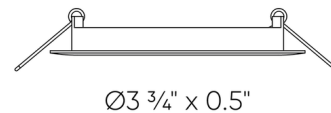

### Specifications

COLOR	Frosted
BODY FINISH	White
WATTAGE	8W
DIMMER	Standard 120V
DIMENSIONS	3.75"W x 0.5"H
INTEGRATED LED MODULE	1 x LED/8W/120V LED
COUNTRY OF ORIGIN	China