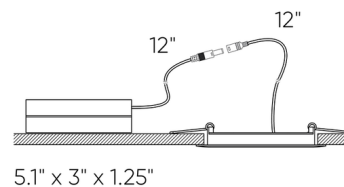

### Description

The 3 Inch Round Color Select Recessed Panel Light features a frosted lens with a 360 degree widespread light beam and a White finish. Color select between 2700K, 3000K, 3500K, 4000K, or 5000K color temperature. Includes a junction box with an integrated driver. Can be daisy chained. Cutout: 3 3/8 inch. Dimmable with most TRIAC dimmers (see attached manufacturer dimmer reference), sold separately. Optional accessories sold separately.

### Specifications

COLOR	Frosted
BODY FINISH	White
WATTAGE	8W
DIMMER	Standard 120V
DIMENSIONS	3.75"W x 0.5"H
INTEGRATED LED MODULE	1 x LED/8W/120V LED
COUNTRY OF ORIGIN	China