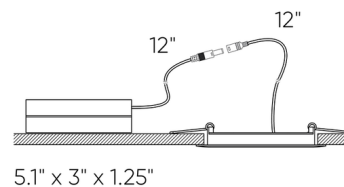

CLICK TO VIEW PRODUCT

Notes: