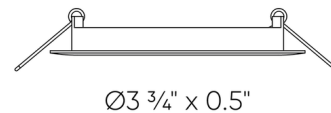

CLICK TO VIEW PRODUCT

Notes: