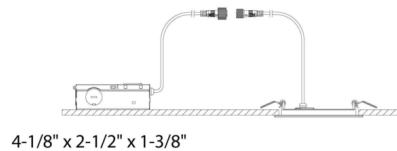

CLICK TO VIEW PRODUCT

Notes: