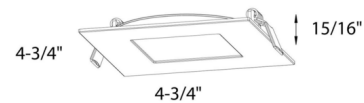

CLICK TO VIEW PRODUCT

Notes: