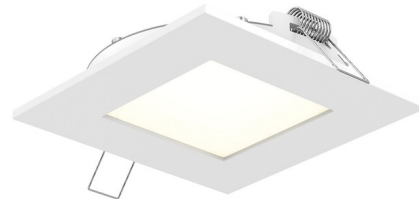

### Description

The 4 Inch Square Color Select Recessed Light features a frosted lens with a 360 degree widespread light beam. Color select between 2700K, 3000K, 3500K, 4000K, or 5000K color temperature with easy access switch on panel wire. Includes a junction box with an integrated driver. Can be daisy chained. Dimmable with most TRIAC dimmers (see attached manufacturer dimmer reference), sold separately. Optional accessories sold separately.

### Specifications

COLOR	Frosted
BODY FINISH	White
WATTAGE	11W
DIMMER	Standard 120V
DIMENSIONS	4.5"W x 0.5"H
INTEGRATED LED MODULE	1 x LED/11W/120V LED
COUNTRY OF ORIGIN	China

### Technical Information

APERTURE SHAPE	Square
HOUSING HEIGHT	1"
HOUSING TYPE	Remodel IC Airtight
CEILING TYPE	Drywall with Trim
FUNCTION	Downlight
LAMP LIFE	35000 hours
COLOR RENDERING	80 CRI
LAMP COLOR	CCT Select
LUMENS/WATT	72.73
LUMINOUS FLUX	800 lumens

Shown in white / frosted

4-1/8" x 2-1/2" x 1-3/8"

CLICK TO VIEW PRODUCT

Notes: