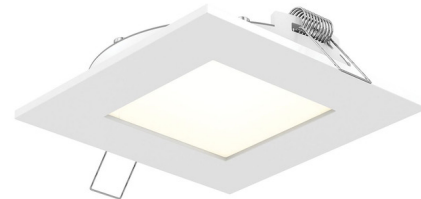

### Description

The 4 Inch Square Color Select Recessed Light features a frosted lens with a 360 degree widespread light beam. Color select between 2700K, 3000K, 3500K, 4000K, or 5000K color temperature with easy access switch on panel wire. Includes a junction box with an integrated driver. Can be daisy chained. Dimmable with most TRIAC dimmers (see attached manufacturer dimmer reference), sold separately. Optional accessories sold separately.

### Specifications

COLOR	Frosted
BODY FINISH	White
WATTAGE	11W
DIMMER	Standard 120V
DIMENSIONS	4.5"W x 0.5"H
INTEGRATED LED MODULE	1 x LED/11W/120V LED
COUNTRY OF ORIGIN	China

### Technical Information

APERTURE SHAPE	Square
HOUSING HEIGHT	1"
HOUSING TYPE	Remodel IC Airtight
CEILING TYPE	Drywall with Trim
FUNCTION	Downlight
LAMP LIFE	35000 hours
COLOR RENDERING	80 CRI
LAMP COLOR	CCT Select
LUMENS/WATT	72.73
LUMINOUS FLUX	800 lumens