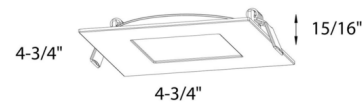

### Description

The 4 Inch Square Color Select Recessed Light features a frosted lens with a 360 degree widespread light beam. Color select between 2700K, 3000K, 3500K, 4000K, or 5000K color temperature with easy access switch on panel wire. Includes a junction box with an integrated driver. Can be daisy chained. Dimmable with most TRIAC dimmers (see attached manufacturer dimmer reference), sold separately. Optional accessories sold separately.

### Specifications

COLOR	Frosted
BODY FINISH	White
WATTAGE	11W
DIMMER	Standard 120V
DIMENSIONS	4.5"W x 0.5"H
INTEGRATED LED MODULE	1 x LED/11W/120V LED
COUNTRY OF ORIGIN	China

### Technical Information

APERTURE SHAPE	Square
HOUSING HEIGHT	1"
HOUSING TYPE	Remodel IC Airtight
CEILING TYPE	Drywall with Trim
FUNCTION	Downlight
LAMP LIFE	35000 hours
COLOR RENDERING	80 CRI
LAMP COLOR	CCT Select
LUMENS/WATT	72.73
LUMINOUS FLUX	800 lumens

Shown in white / frosted

4-1/8" x 2-1/2" x 1-3/8"

CLICK TO VIEW PRODUCT

Notes: