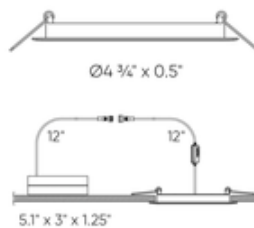

CCT Select

Warm Dim

COMPANY

PROJECT

FIXTURE TYPE

APPROVED BY

DATE