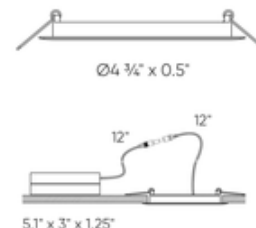

CCT Select

Warm Dim

COMPANY

PROJECT

FIXTURE TYPE

APPROVED BY

DATE