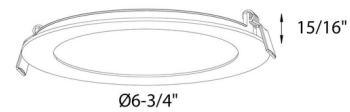

### Description

The 6 Inch Round Recessed Light features a frosted lens with a 360 degree widespread light beam. Color select between 2700K, 3000K, 3500K, 4000K or 5000K color temperature. Includes a junction box with an integrated driver. Can be daisy chained. Dimmable with most TRIAC dimmers (see attached manufacturer dimmer reference), sold separately. Optional accessories sold separately.

### Specifications

COLOR . . . . . Frosted  
BODY FINISH . . . . . Black  
WATTAGE . . . . . 14W  
DIMMER . . . . . Standard 120V  
DIMENSIONS . . . . . 6.75"W x 0.94"H  
INTEGRATED LED MODULE . . . . . 1 x LED/14W/120V LED  
COUNTRY OF ORIGIN . . . . . China

### Technical Information

APERTURE SHAPE . . . . . Round  
HOUSING TYPE . . . . . Remodel IC Airtight  
CEILING TYPE . . . . . Drywall with Trim  
FUNCTION . . . . . Downlight  
LAMP LIFE . . . . . 35000 hours  
COLOR RENDERING . . . . . 80 CRI  
LAMP COLOR . . . . . CCT Select  
LUMENS/WATT . . . . . 78.57  
LUMINOUS FLUX . . . . . 1100 lumens

Shown in black / frosted

5" x 2-13/16" x 1-7/16"

CLICK TO VIEW PRODUCT

Notes: