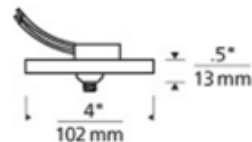

BRAND

Visual Comfort Modern

DESCRIPTION

Freejack 4 inch round flush canopy with one Freejack port for use in conjunction with any Freejack low voltage halogen element. Includes electronic transformer to convert standard 120 Volt line voltage to 12 volts. Canopy mounts to a standard 4-inch round electrical box with round plaster ring (not included) and transformer installs inside electrical box. For use on ceiling or wall. If wall mounting, head should be no longer than 6 inches. Dimmable with a low voltage electronic dimmer, sold separately. Available in Satin Nickel finish.

SHADE COLOR	N/A
BODY FINISH	Satin Nickel
WATTAGE	N/A
DIMMER	Low Voltage Electronic
DIMENSIONS	4"W x 0.5"H
LAMP	N/A

SPEC # TLG9698

COMPANY

PROJECT

FIXTURE TYPE

APPROVED BY

DATE