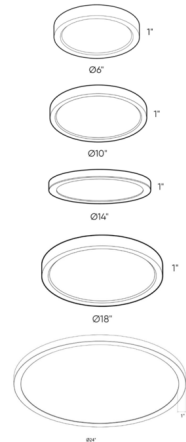

Shown in black / frosted

CLICK TO VIEW PRODUCT

Notes: