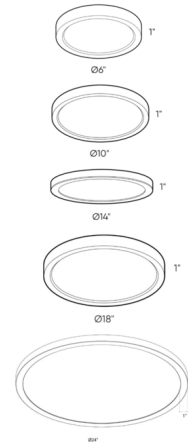

Shown in black / frosted

CLICK TO VIEW PRODUCT

Notes: