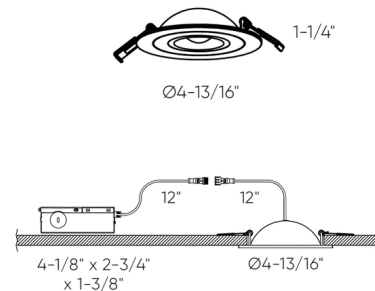

CLICK TO VIEW PRODUCT

Notes: