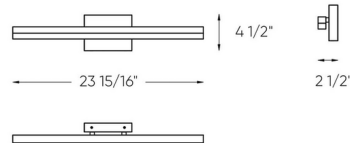

CLICK TO VIEW PRODUCT

Notes: