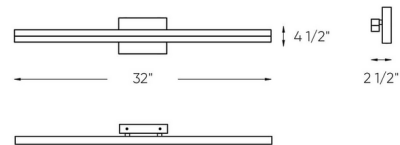

Lightology

lightology.com
866-954-4489
06-09-26

Project: _____
Company: _____
Location: _____ Fixture Type: _____
SPEC #: **DLS969826**
Approved On: _____ Approved By: _____

Lyra Color-Select Bathroom Vanity Light By DALs Lighting

Description

The sleek Lyra Bathroom Vanity Light is perfect for your modern bathroom, with its slim, minimal profile and single bar of LED light. Color temperature can be adjusted to 2700K, 3000K, 3500K, 4000K, or 5000K using a switch in the backplate. TRIAC dimmable. Recommended dimmers: Dals SM-DIMSW, Leviton 6615P, Leviton IPE04-1LZ, Leviton VPE06-1LZ, Lutron DVELV-300P, Lutron SELV-300P.

Specifications

COLOR	N/A
BODY FINISH	Chrome
WATTAGE	15W
DIMMER	Standard 120V
DIMENSIONS	23.94"W x 4.5"H x 2.5"D
INTEGRATED LED MODULE	1 x LED/15W/120V LED
COUNTRY OF ORIGIN	China

Technical Information

LAMP LIFE	50000 hours
COLOR RENDERING	90 CRI
LAMP COLOR	CCT Select
LUMENS/WATT	86.67
LUMINOUS FLUX	1300 lumens

Shown in chrome

CLICK TO VIEW PRODUCT

Notes: