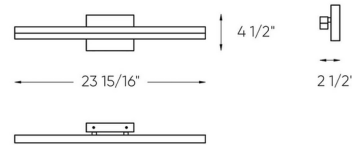

Lightology

lightology.com
866-954-4489
06-09-26

Project: _____
Company: _____
Location: _____ Fixture Type: _____
SPEC #: **DLS969826**
Approved On: _____ Approved By: _____

Lyra Color-Select Bathroom Vanity Light By DALs Lighting

Description

The sleek Lyra Bathroom Vanity Light is perfect for your modern bathroom, with its slim, minimal profile and single bar of LED light. Color temperature can be adjusted to 2700K, 3000K, 3500K, 4000K, or 5000K using a switch in the backplate. TRIAC dimmable. Recommended dimmers: Dals SM-DIMSW, Leviton 6615P, Leviton IPE04-1LZ, Leviton VPE06-1LZ, Lutron DVELV-300P, Lutron SELV-300P.

Specifications

COLOR	N/A
BODY FINISH	Chrome
WATTAGE	15W
DIMMER	Standard 120V
DIMENSIONS	23.94"W x 4.5"H x 2.5"D
INTEGRATED LED MODULE	1 x LED/15W/120V LED
COUNTRY OF ORIGIN	China

Technical Information

LAMP LIFE	50000 hours
COLOR RENDERING	90 CRI
LAMP COLOR	CCT Select
LUMENS/WATT	86.67
LUMINOUS FLUX	1300 lumens

Shown in chrome

CLICK TO VIEW PRODUCT

Notes: