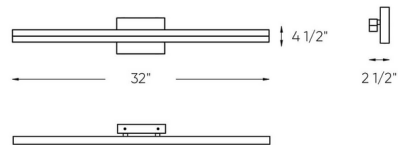

CLICK TO VIEW PRODUCT

Notes: