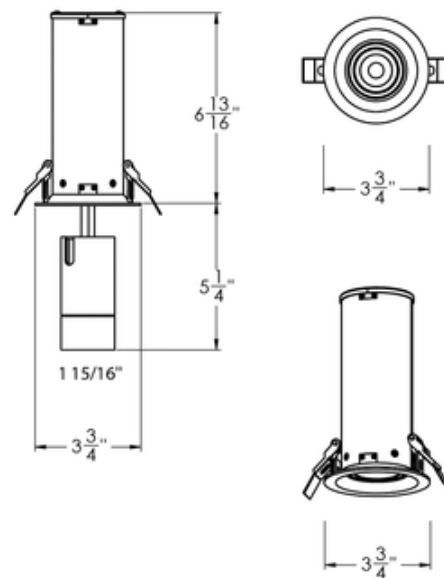

Technical Information

LUMINOUS FLUX	750 lumens
LUMENS/WATT	93.75
LAMP COLOR	3000K
COLOR RENDERING	90 CRI
FUNCTION	Adjustable Accent
CEILING TYPE	Drywall with Trim
HOUSING TYPE	Remodel IC
HOUSING HEIGHT	6"

SPEC # DLS969834