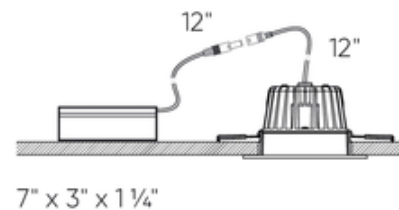

COMPANY	PROJECT	FIXTURE TYPE	APPROVED BY	DATE