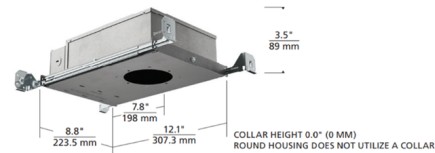

CLICK TO VIEW PRODUCT

Notes: