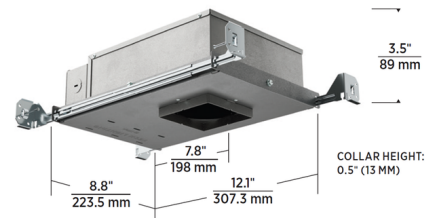

By Visual Comfort Architectural

Description

This Entra CL is an Adjustable Accent, Fixed Downlight, or Wall Wash new construction housing designed for use with an Entra CL 3 inch round flangeless trim. The housing includes a 120-277V Universal driver, dimmable by standard reverse-phase, forward-phase, TRIAC, or 0-10V dimming (down to 5%). 277V is only compatible with 0-10V dimming. Trim options include an adjustable accent, fixed downlight, and wall wash. Damp-rated when used with an adjustable trim, wet-rated when used with a fixed downlight or wall wash trim. Notes: A complete fixture requires this housing and a trim, sold separately. The light module is included with the trim. The 15W housing is not compatible with a warm dim trim.

Specifications

REFLECTOR/BAFFLE COLOR	N/A
BODY FINISH	Galvanized Steel
WATTAGE	15W
DIMMER	Low Voltage Electronic
DIMENSIONS	12.1"W x 3.5"H x 8.8"D
INTEGRATED LED MODULE	1 x LED/15W/120-277V LED

Technical Information

APERTURE SHAPE	Round
HOUSING HEIGHT	3.5"
HOUSING TYPE	Chicago plenum approved
CEILING TYPE	Drywall Trimless/Flush
LUMENS/WATT	86.67
LUMINOUS FLUX	1300 lumens

Shown in galvanized steel

CLICK TO VIEW PRODUCT