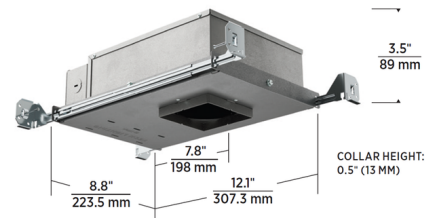

CLICK TO VIEW PRODUCT

Notes: