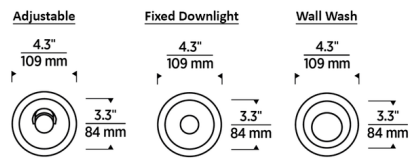

### Description

The Entra CL 3 Inch Round Flanged Trim offers a cost-effective small aperture recessed lighting solution with architectural-grade aesthetics and quality for residential, multi-family and hospitality applications. Three trim types are available: adjustable (35 degree tilt, 360 degree rotation), fixed downlight, and wall wash. The adjustable and fixed downlights include a 40 degree beam angle optic, and optional optics in other beam angles are sold separately. A light module is included, and four color temperature options are available: 2700K, 3000K, 3500K, and 3000K - 1800K warm dim. Note: Warm dim is not compatible with a 15 watt housing. Made of die cast aluminum, the trim has no seams and does not warp or sag. The White trim finish is field-paintable for matching your ceiling. The adjustable option is damp-rated, and the fixed downlight and wall wash options are wet-rated. Note: A complete fixture requires this trim and a housing, sold separately.

### Specifications

REFLECTOR/BAFFLE COLOR	White
BODY FINISH	White
WATTAGE	N/A
DIMMER	N/A
DIMENSIONS	4.3"W x 4"H
BULB	N/A

### Technical Information

APERTURE SIZE	3.300"
APERTURE SHAPE	Round
FUNCTION	Adjustable Accent
LAMP LIFE	50000 hours
BEAM ANGLE	40°
COLOR RENDERING	90 CRI
LAMP COLOR	2700K

Shown in white / white

CLICK TO VIEW PRODUCT