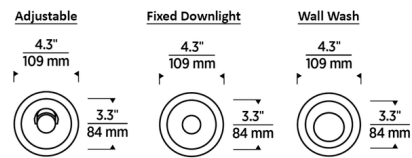

### Description

The Entra CL 3 Inch Round Flanged Trim offers a cost-effective small aperture recessed lighting solution with architectural-grade aesthetics and quality for residential, multi-family and hospitality applications. Three trim types are available: adjustable (35 degree tilt, 360 degree rotation), fixed downlight, and wall wash. The adjustable and fixed downlights include a 40 degree beam angle optic, and optional optics in other beam angles are sold separately. A light module is included, and four color temperature options are available: 2700K, 3000K, 3500K, and 3000K - 1800K warm dim. Note: Warm dim is not compatible with a 15 watt housing. Made of die cast aluminum, the trim has no seams and does not warp or sag. The White trim finish is field-paintable for matching your ceiling. The adjustable option is damp-rated, and the fixed downlight and wall wash options are wet-rated. Note: A complete fixture requires this trim and a housing, sold separately.

Shown in black / black

### Specifications

REFLECTOR/BAFFLE COLOR	Black
BODY FINISH	Black
WATTAGE	N/A
DIMMER	N/A
DIMENSIONS	4.3"W x 4"H
BULB	N/A

### Technical Information

APERTURE SIZE	3.300"
APERTURE SHAPE	Round
FUNCTION	Downlight
LAMP LIFE	50000 hours
BEAM ANGLE	40°
COLOR RENDERING	.90 CRI
LAMP COLOR	2700K

CLICK TO VIEW PRODUCT

Notes: