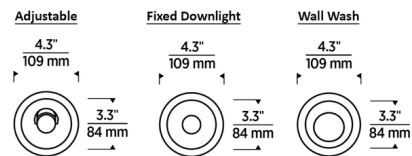

Description

The Entra CL 3 Inch Round Flanged Trim offers a cost-effective small aperture recessed lighting solution with architectural-grade aesthetics and quality for residential, multi-family and hospitality applications. Three trim types are available: adjustable (35 degree tilt, 360 degree rotation), fixed downlight, and wall wash. The adjustable and fixed downlights include a 40 degree beam angle optic, and optional optics in other beam angles are sold separately. A light module is included, and four color temperature options are available: 2700K, 3000K, 3500K, and 3000K - 1800K warm dim. Note: Warm dim is not compatible with a 15 watt housing. Made of die cast aluminum, the trim has no seams and does not warp or sag. The White trim finish is field-paintable for matching your ceiling. The adjustable option is damp-rated, and the fixed downlight and wall wash options are wet-rated. Note: A complete fixture requires this trim and a housing, sold separately.

Shown in black / black

Specifications

REFLECTOR/BAFFLE COLOR	Black
BODY FINISH	Black
WATTAGE	N/A
DIMMER	N/A
DIMENSIONS	4.3"W x 4"H
BULB	N/A

Technical Information

APERTURE SIZE	3.300"
APERTURE SHAPE	Round
FUNCTION	Downlight
LAMP LIFE	50000 hours
BEAM ANGLE	40°
COLOR RENDERING	.90 CRI
LAMP COLOR	2700K