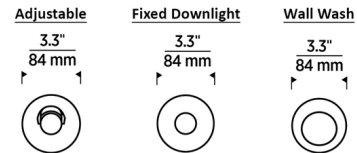

By Visual Comfort Architectural

Description

The Entra CL 3 Inch Round Flangeless Trim offers a cost-effective small aperture recessed lighting solution with architectural-grade aesthetics and quality for residential, multi-family and hospitality applications. Three trim types are available: adjustable (35 degree tilt, 360 degree rotation), fixed downlight, and wall wash. The adjustable and fixed downlights include a 40 degree beam angle optic, and optional optics in other beam angles are sold separately. A light module is included, and four color temperature options are available: 2700K, 3000K, 3500K, and 3000K - 1800K warm dim. Note: Warm dim is not compatible with a 15 watt housing. Made of die cast aluminum, the trim has no seams and does not warp or sag. The adjustable option is damp-rated, and the fixed downlight and wall wash options are wet-rated. Note: A complete fixture requires this trim and a housing, sold separately.

Specifications

REFLECTOR/BAFFLE COLOR	White
BODY FINISH	N/A
WATTAGE	N/A
DIMMER	N/A
DIMENSIONS	3.3"W x 4"H
BULB	N/A

Technical Information

APERTURE SIZE	3.300"
APERTURE SHAPE	Round
FUNCTION	Adjustable Accent
LAMP LIFE	50000 hours
BEAM ANGLE	40°
COLOR RENDERING	.90 CRI
LAMP COLOR	2700K

Shown in white

CLICK TO VIEW PRODUCT

Notes: