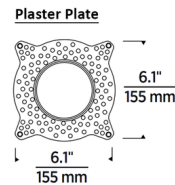

Lightology

lightology.com
866-954-4489
07-02-26

Project: _____
Company: _____
Location: _____ Fixture Type: _____
SPEC #: **ELE969989**
Approved On: _____ Approved By: _____

Entra CL 3IN Round Flangeless Trim

By Visual Comfort Architectural

Description

The Entra CL 3 Inch Round Flangeless Trim offers a cost-effective small aperture recessed lighting solution with architectural-grade aesthetics and quality for residential, multi-family and hospitality applications. Three trim types are available: adjustable (35 degree tilt, 360 degree rotation), fixed downlight, and wall wash. The adjustable and fixed downlights include a 40 degree beam angle optic, and optional optics in other beam angles are sold separately. A light module is included, and four color temperature options are available: 2700K, 3000K, 3500K, and 3000K - 1800K warm dim. Note: Warm dim is not compatible with a 15 watt housing. Made of die cast aluminum, the trim has no seams and does not warp or sag. The adjustable option is damp-rated, and the fixed downlight and wall wash options are wet-rated. Note: A complete fixture requires this trim and a housing, sold separately.

Specifications

REFLECTOR/BAFFLE COLOR	White
BODY FINISH	N/A
WATTAGE	N/A
DIMMER	N/A
DIMENSIONS	3.3"W x 4"H
BULB	N/A

Technical Information

APERTURE SIZE	3.300"
APERTURE SHAPE	Round
FUNCTION	Adjustable Accent
LAMP LIFE	50000 hours
BEAM ANGLE	40°
COLOR RENDERING	.90 CRI
LAMP COLOR	2700K

Shown in white

CLICK TO VIEW PRODUCT

Notes: