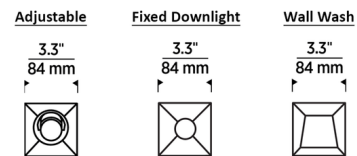

### Description

The Entra CL 3 Inch Square Flangeless Adjustable, Fixed Downlight, or Wall Wash Trim offers a cost-effective small aperture recessed lighting solution with architectural-grade aesthetics and quality for residential, multi-family and hospitality applications. Three trim types are available: adjustable (35 degree tilt, 360 degree rotation), fixed downlight, and wall wash. The adjustable and fixed downlights include a 40 degree beam angle optic, and optional optics in other beam angles are sold separately. A light module is included, and four color temperature options are available: 2700K, 3000K, 3500K, and 3000K - 1800K Warm Dim. Note: Warm dim is not compatible with a 15 watt housing. Made of die cast aluminum, the trim has no seams and does not warp or sag. The adjustable option is damp-rated, and the fixed downlight and wall wash options are wet-rated. Note: A complete fixture requires this trim and a housing, sold separately.

### Specifications

REFLECTOR/BAFFLE COLOR	White
BODY FINISH	N/A
WATTAGE	N/A
DIMMER	N/A
DIMENSIONS	3.3"W x 4"H x 3.3"D
BULB	N/A

### Technical Information

APERTURE SIZE	3.300"
APERTURE SHAPE	Square
FUNCTION	Adjustable Accent
LAMP LIFE	50000 hours
BEAM ANGLE	40°
COLOR RENDERING	.90 CRI
LAMP COLOR	2700K

Shown in white

CLICK TO VIEW PRODUCT