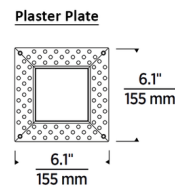

### Specifications

REFLECTOR/BAFFLE COLOR	White
BODY FINISH	N/A
WATTAGE	N/A
DIMMER	N/A
DIMENSIONS	3.3"W x 4"H x 3.3"D
BULB	N/A

### Technical Information

APERTURE SIZE	3.300"
APERTURE SHAPE	Square
FUNCTION	Adjustable Accent
LAMP LIFE	50000 hours
BEAM ANGLE	40°
COLOR RENDERING	.90 CRI
LAMP COLOR	2700K

Shown in white

CLICK TO VIEW PRODUCT