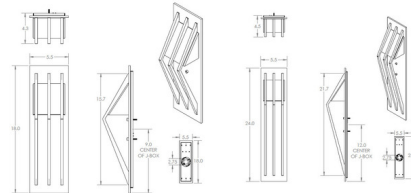

### Specifications

COLOR	N/A
BODY FINISH	Textured Black
WATTAGE	4.5W
DIMMER	Low Voltage Electronic
DIMENSIONS	5.5"W x 18"H x 4.3"D
INTEGRATED LED MODULE	1 x LED/4.5W/120V LED
COUNTRY OF ORIGIN	United States