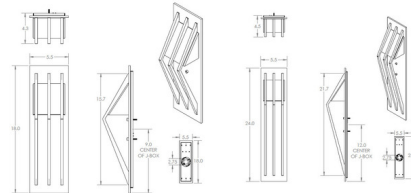

### Specifications

COLOR	N/A
BODY FINISH	Textured Black
WATTAGE	4.5W
DIMMER	Low Voltage Electronic
DIMENSIONS	5.5"W x 18"H x 4.3"D
INTEGRATED LED MODULE	1x LED/4.5W/120V LED
COUNTRY OF ORIGIN	United States