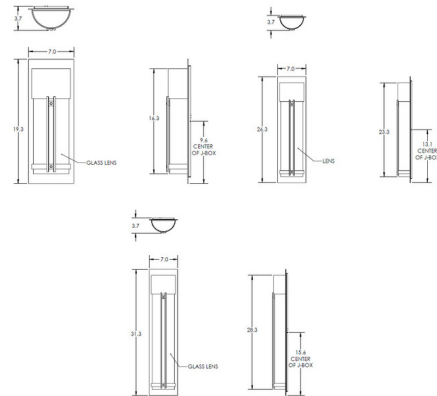

Lightology

lightology.com
866-954-4489
04-25-26

Project: _____

Company: _____

Location: _____ Fixture Type: _____

SPEC #: **HMR970205**

Approved On: _____ Approved By: _____

Half Round Outdoor Wall Sconce By Hammerton Studio

Description

The Half Round Outdoor Wall Sconce makes a big design statement to your exterior space. Hand textured, kiln-fused glass is paired with a rugged super durable AAMA 2604 rated finished aluminum frame in a variety of options and sizes, making this the perfect piece for your area.

Shown in statuary bronze / bronze granite

Specifications

| | |
|-----------------------|------------------------|
| COLOR | Bronze Granite |
| BODY FINISH | Statuary Bronze |
| WATTAGE | 4.5W |
| DIMMER | Low Voltage Electronic |
| DIMENSIONS | 7"W x 26.3"H x 3.8"D |
| INTEGRATED LED MODULE | 1 x LED/4.5W/120V LED |