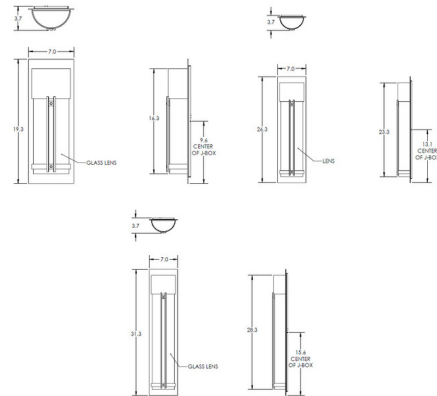

## Half Round Outdoor Wall Sconce By Hammerton Studio

### Description

The Half Round Outdoor Wall Sconce makes a big design statement to your exterior space. Hand textured, kiln-fused glass is paired with a rugged super durable AAMA 2604 rated finished aluminum frame in a variety of options and sizes, making this the perfect piece for your area.

### Specifications

COLOR	Bronze Granite
BODY FINISH	Statuary Bronze
WATTAGE	4.5W
DIMMER	Low Voltage Electronic
DIMENSIONS	7"W x 26.3"H x 3.8"D
INTEGRATED LED MODULE	1 x LED/4.5W/120V LED