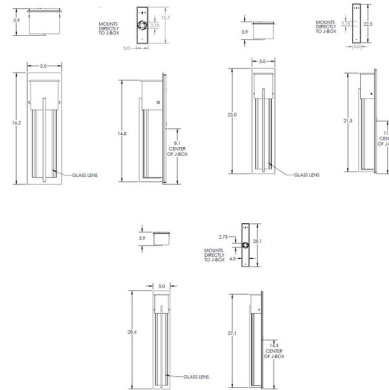

Lightology

lightology.com
866-954-4489
04-24-26

Project: _____
 Company: _____
 Location: _____ Fixture Type: _____
 SPEC #: **HMR970316**
 Approved On: _____ Approved By: _____

Square Metalwork Outdoor Wall Sconce By Hammerton Studio

Description

The Square Metalwork Outdoor Wall Sconce brings a timeless look to your exterior space, with its clean simple silhouette. Features hand textured, kiln fused glass in super durable AAMA 2604 rated finishes.

Shown in textured black / smoke granite

Specifications

COLOR	Smoke Granite
BODY FINISH	Textured Black
WATTAGE	4.5W
DIMMER	Low Voltage Electronic
DIMENSIONS	5"W x 23"H x 3.9"D
INTEGRATED LED MODULE	1 x LED/4.5W/120V LED

Technical Information

LUMENS/WATT	88.89
LUMINOUS FLUX	400 lumens

CLICK TO VIEW PRODUCT

Notes: