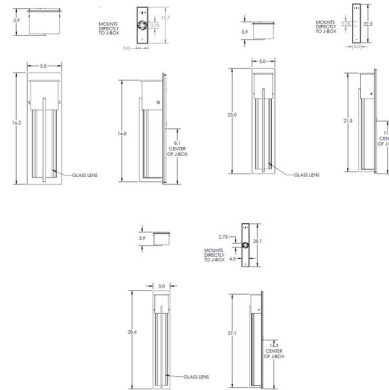

### Specifications

COLOR	Smoke Granite
BODY FINISH	Textured Black
WATTAGE	4.5W
DIMMER	Low Voltage Electronic
DIMENSIONS	5"W x 23"H x 3.9"D
INTEGRATED LED MODULE	1 x LED/4.5W/120V LED