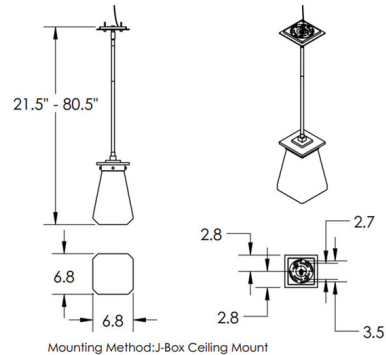

Description

The Beacon Dark Sky Outdoor Pendant brings the timeless look of old world lanterns to your exterior space, with its clean simple silhouette. The smooth frame holds Clear Hammered glass that casts warm light across your area. Dark Sky Ordinance was developed as outdoor lighting standards that reduce glare, light trespass, and sky glow. The AAMA 2604-rated finishes provide long-lasting UV and corrosion resistance in coastal and other harsh climates.

Shown in statuary bronze / clear hammered

Specifications

COLOR	Clear Hammered
BODY FINISH	Statuary Bronze
WATTAGE	4.5W
DIMMER	Low Voltage Electronic
DIMENSIONS	9.1"W x 12.8"H
INTEGRATED LED MODULE	1 x LED/4.5W/120V LED

Technical Information

PRODUCT DIMENSIONS	Min/Max Adjustable Height: 21.5" - 80.5"
LAMP COLOR	3000K
LUMENS/WATT	88.89
LUMINOUS FLUX	400 lumens

CLICK TO VIEW PRODUCT

Notes: